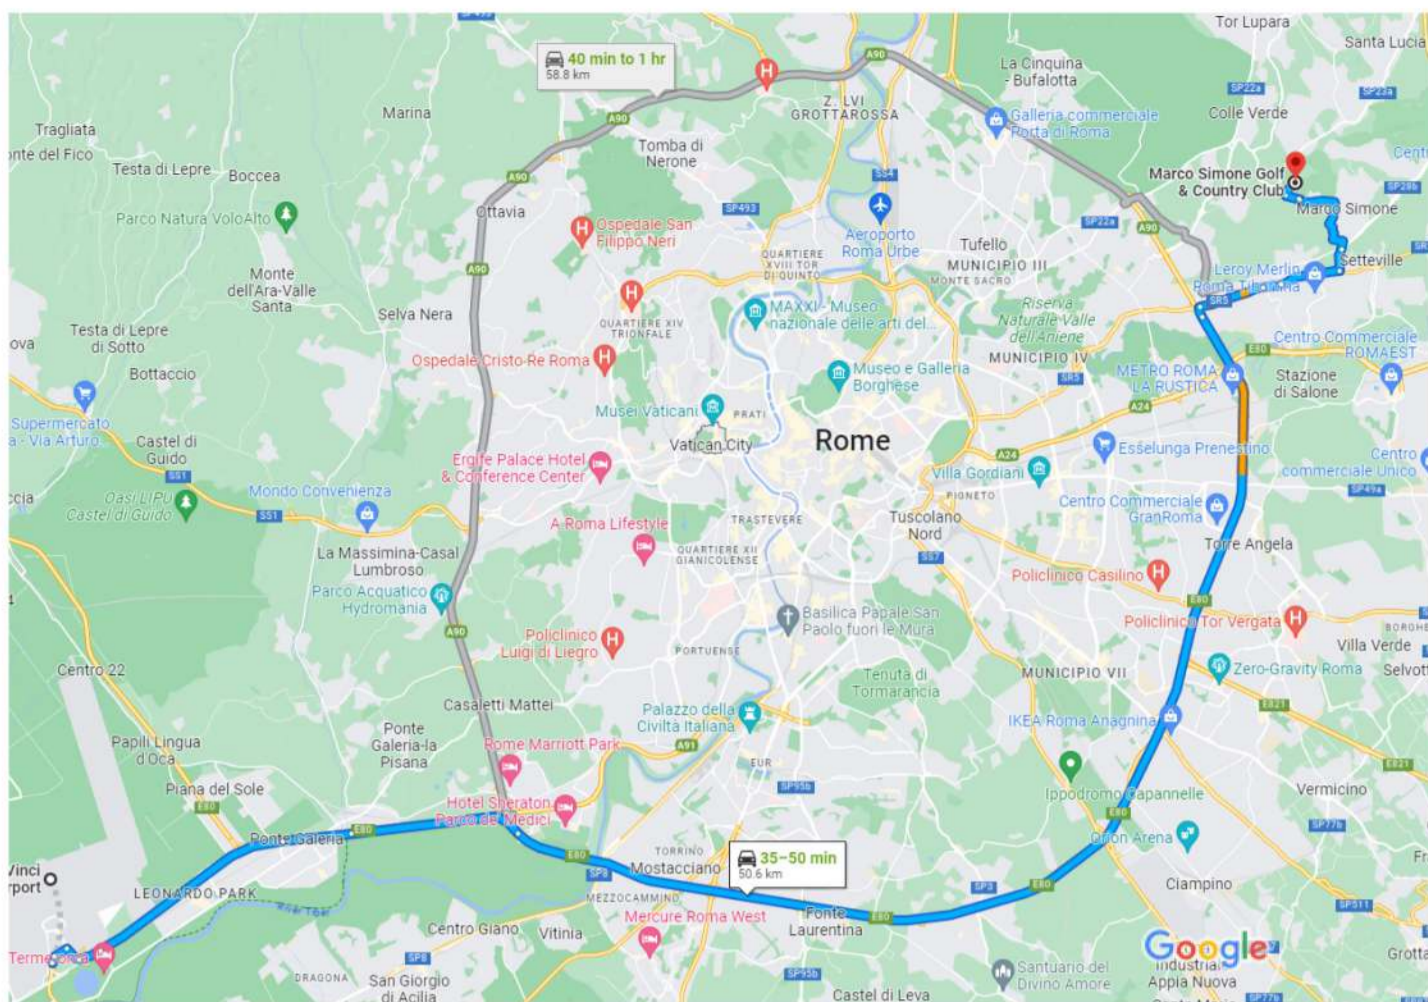

## How to reach Marco Simone Golf & Country Club from ROME FIUMICINO AIRPORT (FCO)

Map data ©2023 2 km

2 min (1.6 km)

- ↑ 1. Head north on Via dell'Aeroporto di Fiumicino/SS296

5 m

- ↪ 2. Keep right to continue toward Via Alessandro Guidoni

170 m

- ↗ 3. Slight right onto Via Alessandro Guidoni

400 m

- ⤷ 4. At the roundabout, take the 1st exit onto the Via Mario de Bernardi ramp to Roma

450 m

- ⤴ 5. Merge onto Via Mario de Bernardi

550 m

### Drive from Grande Raccordo Anulare/A90 to Roma. Take exit 13 from Grande Raccordo Anulare/A90

28 min (41.8 km)

- ↑ 6. Continue onto A91

5.5 km

- ↪ 7. Take the exit toward Nuova Fiera di Roma

1.8 km

- ↙ 8. Keep left at the fork, follow signs for Grande Raccordo Anulare

### Continue on Via Tiburtina/SR5 to your destination in Guidonia

11 min (7.3 km)

- ⤴ 11. Merge onto Via Tiburtina/SR5

1.7 km

- ↪ 12. Keep left

450 m

- ⤴ 13. Merge onto Via Tiburtina/SR5

1.6 km