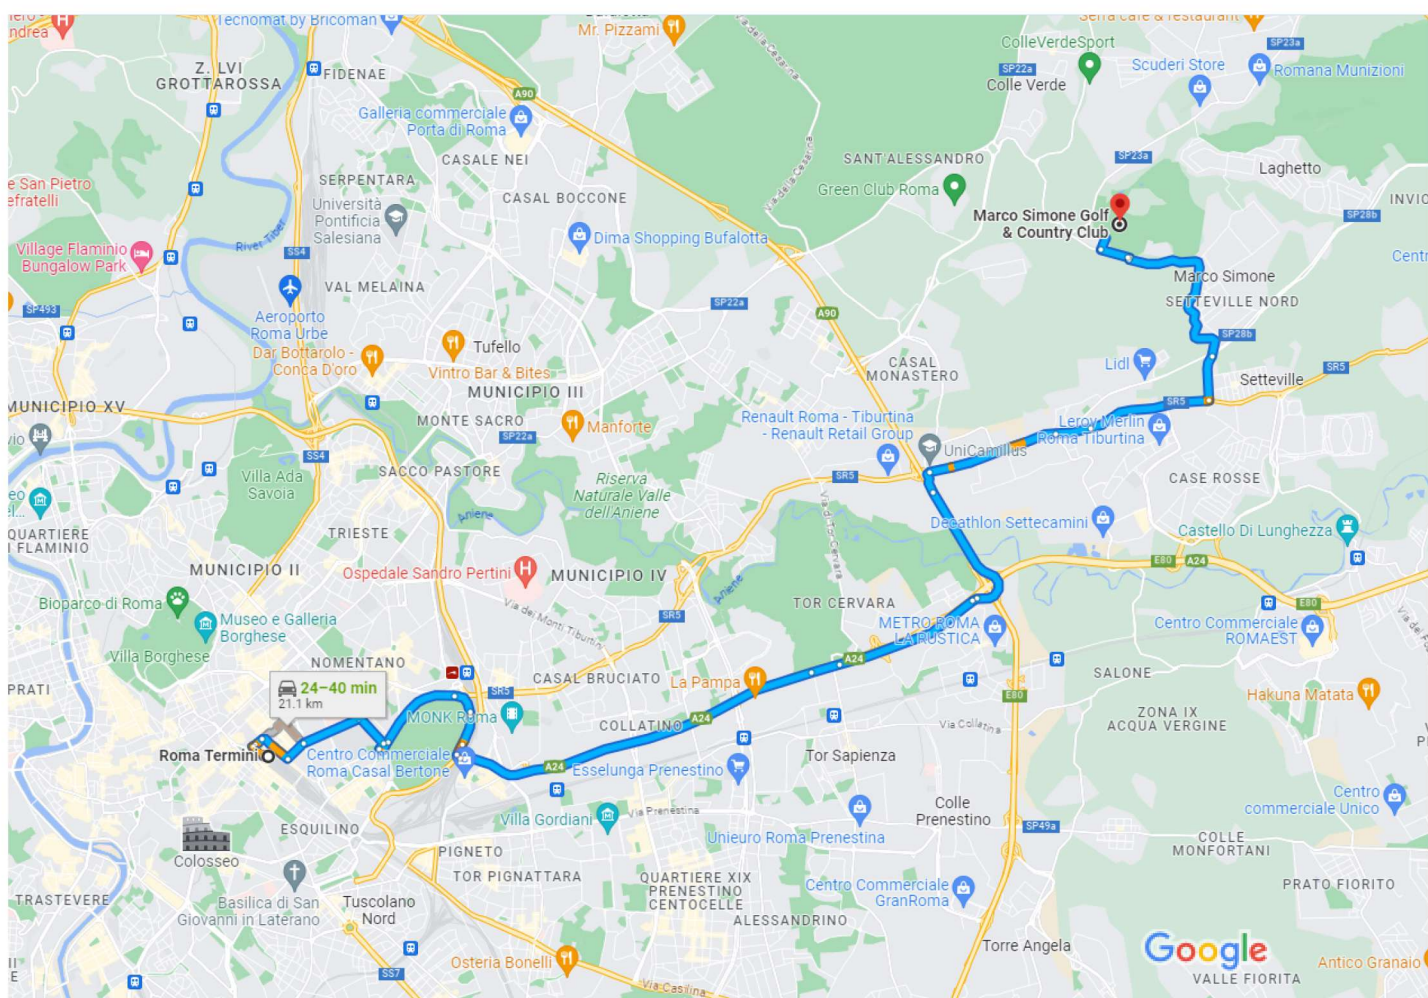

## How to reach Marco Simone Golf & Country Club from ROMA TERMINI TRAIN STATION

Map data ©2023 1 km

13 min (4.6 km)

- ↑ 1. Head southwest on Piazza dei Cinquecento
- ↪ 2. Turn right to stay on Piazza dei Cinquecento
- ↪ 3. Turn right to stay on Piazza dei Cinquecento
- ↪ 4. Turn right at Viale Enrico de Nicola
- ↶ 5. Continue onto Viale Enrico de Nicola
- ↪ 6. Turn right onto Via Marsala
- ↶ 7. Turn left onto Via del Castro Pretorio
- ↑ 8. Continue straight onto Viale dell'Università
- ↪ 9. Turn right onto Viale Regina Elena
- ↪ 10. Turn right onto Piazzale del Verano
- ↶ 11. Turn left onto Piazzale del Verano/Via Tiburtina  
Continue to follow Piazzale del Verano
- ↑ 12. Continue onto Via Tiburtina
- ↗ 13. Slight right onto Dir. Tangenziale Est, S. Giovanni
- ↗ 14. Merge onto Circonvallazione Tiburtina
- ↗ 15. Take the ramp to A24
- ↗ 16. Keep right at the fork to continue toward A24
- ↶ 17. Keep left at the fork, follow signs for Grande Raccordo Anulare

### Continue on A24. Take Via Tiburtina/SR5 to Via di Marco Simone

13 min (12.9 km)

- ↑ 18. Continue onto A24
- ↶ 19. Keep left to stay on A24
- ↗ 20. Keep right at the fork to stay on A24
- ↪ 21. Use the middle lane to take the SP49a exit toward Napoli
- ↶ 22. Keep left at the fork, follow signs for Grande Raccordo Anulare/SS5/Tiburtina/SP22/a Nomentana/Salaria/SS3/Flaminia and merge onto Grande Raccordo Anulare/A90
- ↪ 23. Take exit 13 toward SS 5/Via Tiburtina/Tivoli
- ↗ 24. Merge onto Via Tiburtina/SR5
- ↶ 25. Keep left
- ↗ 26. Merge onto Via Tiburtina/SR5

### Continue on Via di Marco Simone to your destination in Guidonia

6 min (3.6 km)

- ↶ 27. Turn left onto Via di Marco Simone
- ⤷ 28. At the roundabout, take the 2nd exit and stay on Via di Marco Simone
- ↪ 29. Turn right
- ↶ 30. Turn left
- ↶ 31. Slight left
- ↪ 32. Turn right

### Marco Simone Golf & Country Club

Via di Marco Simone, 84/88, 00012 Guidonia RM